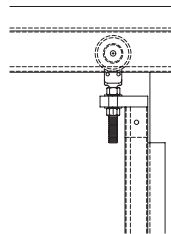

②

Adjustable HD Track Rollers

③

Tamper Proof Armature Recess

④

Optional Dust Proof Strike for Drop Pin