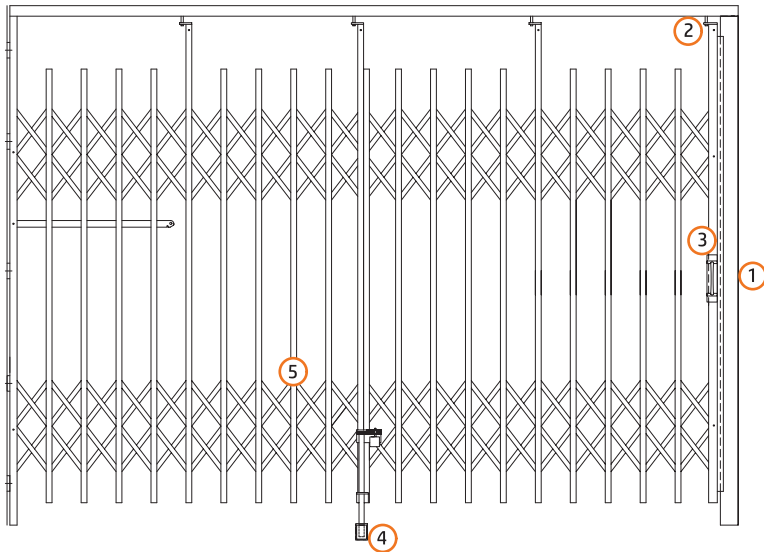

Features

- Install on the interior or exterior of an institutional building.
- Mag lock can be integrated into the building's existing security system (access control) network.*
- Electromagnetic lock delivers 750 lbs of holding power for fail safe assurance.
- Can be used with either a card reader or a keypad for easy and trackable access.
- No bottom track provides emergency exit compliance trusted by Fire Marshals.
- Secures openings up to 12' wide.

*Check with your current provider for compatibility and software connection.

①

1 3/4" x 1 3/4" Pre-prepped Locking Bar

②

Adjustable HD Track Rollers

③

Tamper Proof Armature Recess

④

Optional Dust Proof Strike for Drop Pin

⑤

Easy Sliding Cross Bars Mounted in HD Vertical Channel

Finishes & Options

FINISHES

POWDER COATED

ELECTRO GALVANIZED

ELECTRO GALVANIZED + POWDER COATED

SINGLE-ACCESS LOCKING OPTIONS

KEY PAD: Alarm Controls KP-200 + KP-400

CARD READER + KEYPAD COMBO:
HID EntryProx 4045 + KP-300 Turnstile

For use where integrated network security is NOT already in place (gate to operate independently).

POWDER COATED COLORS

Custom colors available. Contact us for a consultation or samples. Premium price applies for white & yellow. Colors shown in print may not be an exact representation of the true product color.